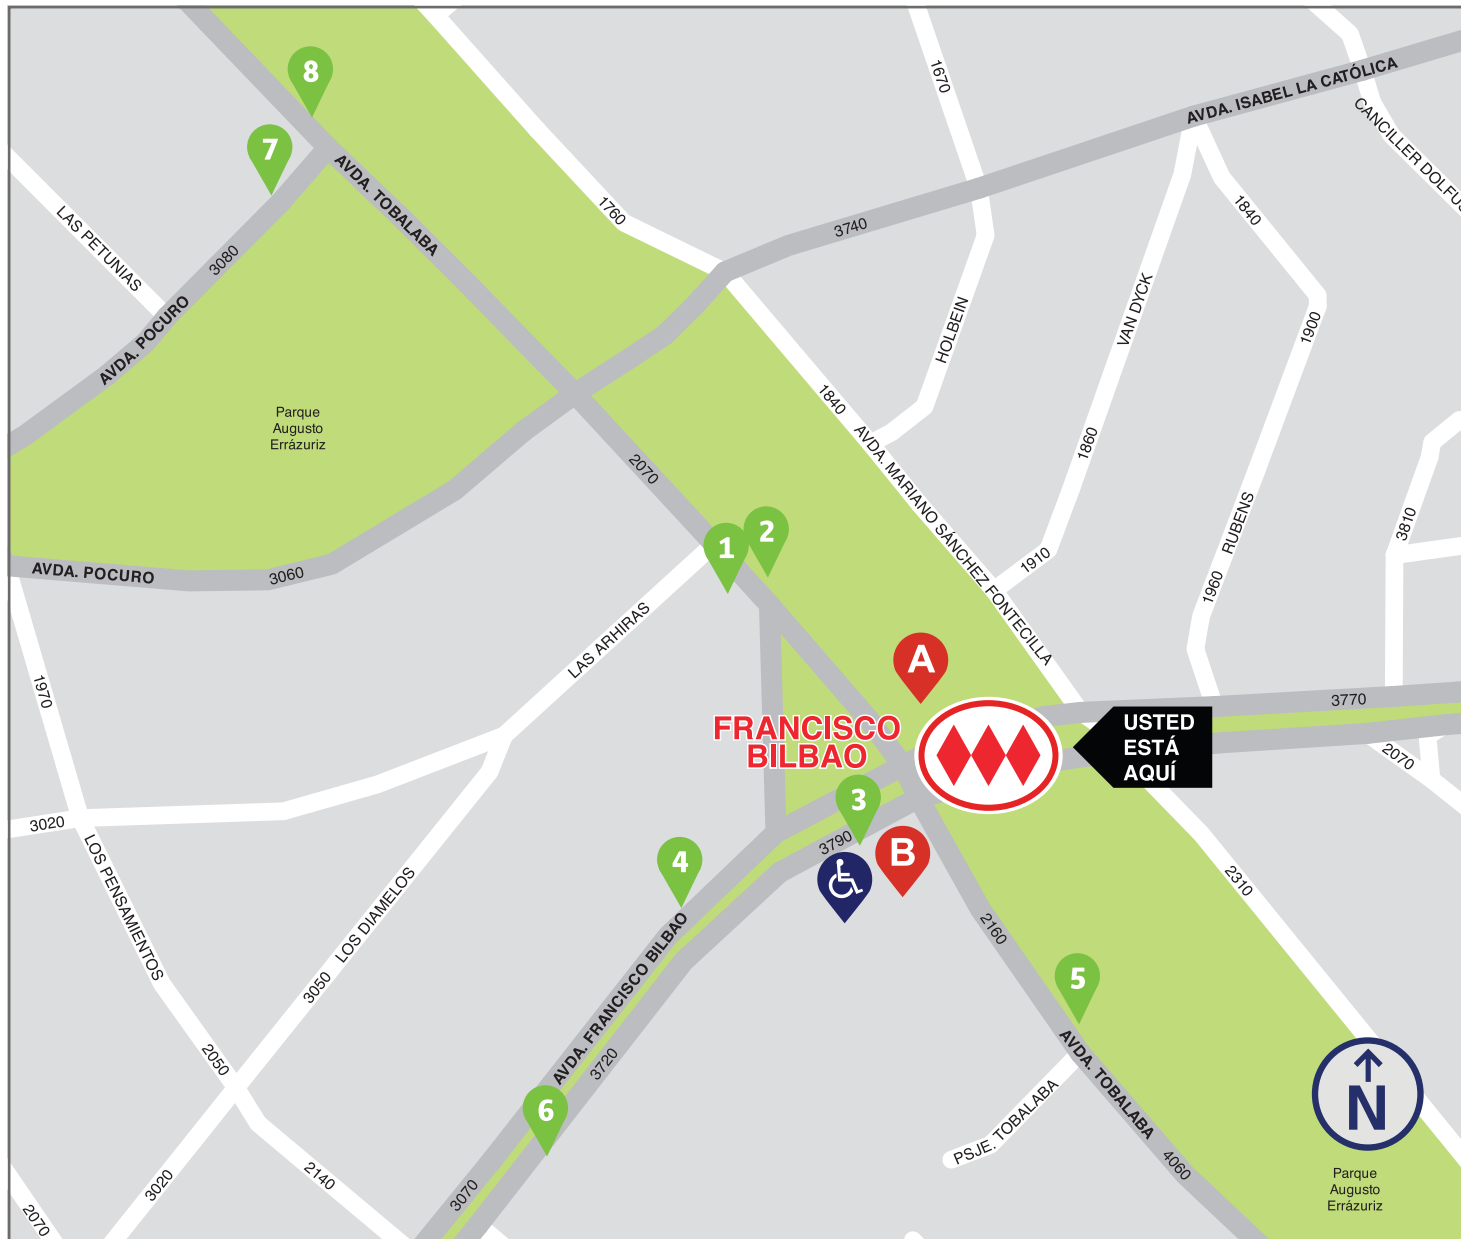

YOUR NEAREST BIP! CENTER:

Av. Francisco Bilbao 1966, Providencia.

www.transantiago.cl

PARADEROS CERCANOS

NEARBY BUS STOP

FRANCISCO BILBAO

FRANCISCO BILBAO STATION

L4