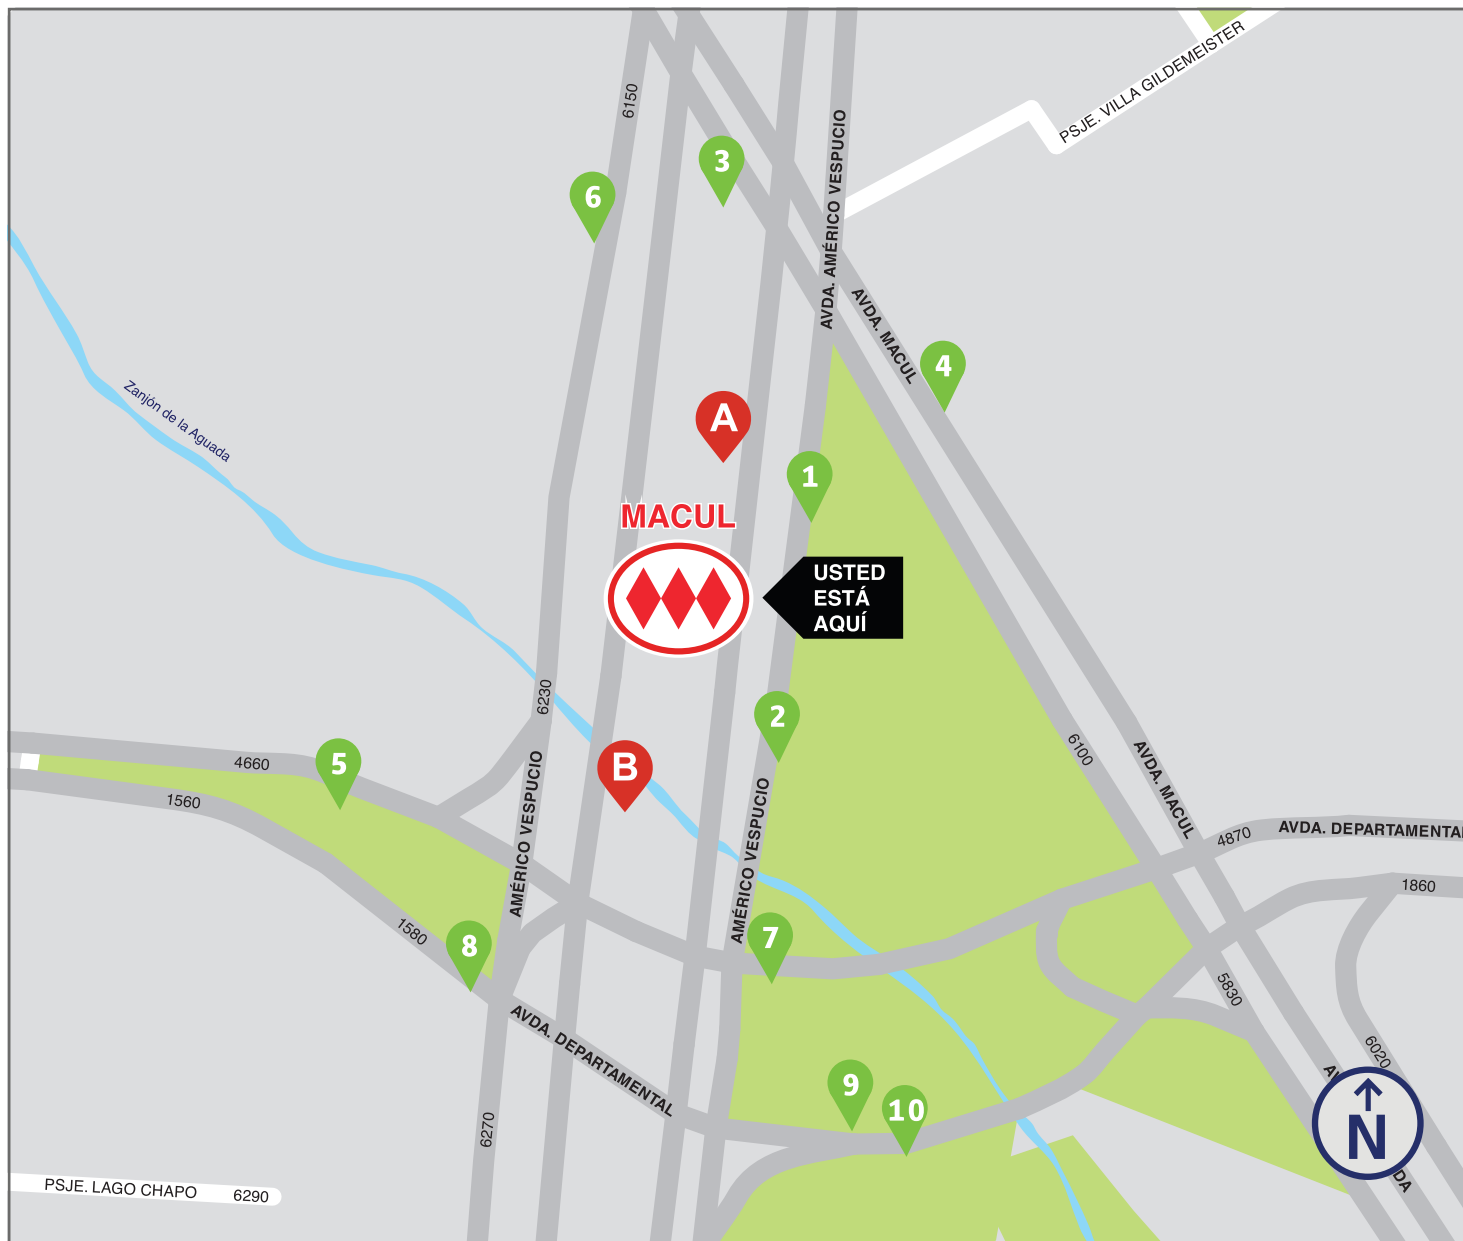

YOUR NEAREST BIP! CENTER:

Av. Walker Martínez 1786, Local 8-A (Supermercado Santa Isabel), La Florida.

www.transantiago.cl

PARADEROS CERCANOS

NEARBY BUS STOP

MACUL
MACUL STATION

L4

SIMBOLOGÍA: